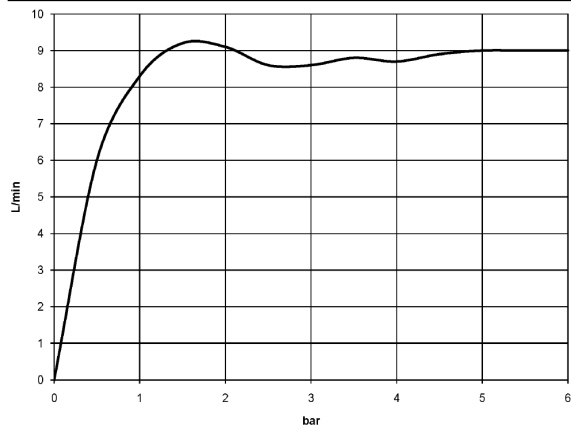

28 002 978

- Three settings: COMPACT RAIN, COMPACT SOFT FLOW, COMPACT AQUAPRESSURE FLOW, max. flow rate 9 l/min (at 3 bar)
- with anti-scale system
- spray head Ø 95mm
- 1/2" connection

Intrinsic protection against back flow.

	Brushed Durabron (23kt Gold)	28 002 978-28
	Chrome	28 002 978-00
	Chrome	28 002 978-00 0010
	Brushed Platinum	28 002 978-06
	Brushed Platinum	28 002 978-06 0010
	Platinum	28 002 978-08
	Platinum	28 002 978-08 0010
	Durabron (23kt Gold)	28 002 978-09
	Durabron (23kt Gold)	28 002 978-09 0010
	Brushed Durabron (23kt Gold)	28 002 978-28 0010
	Brushed Chrome	28 002 978-93
	Brushed Chrome	28 002 978-93 0010
	Brushed Dark Platinum	28 002 978-99
	Brushed Dark Platinum	28 002 978-99 0010

28 002 978

mm [inches]

### Flow rate chart