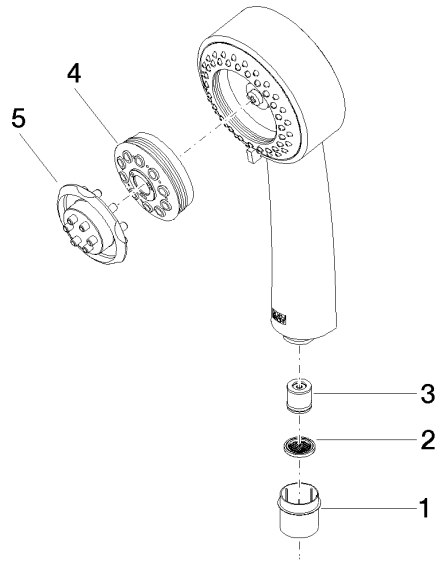

28 002 978

Parts for other finishes can be found here: [Chrome](#)

Spare parts list

No.	Item Number	Name	Quantity used	Delivery time
1	09 21 02 115 90	cap	1	2
2	09 23 01 039 90	sieve	1	2
3	09 23 01 077 90	flow reducer	1	2
4	04 12 11 071 00 90	shower	1	2
5	09 30 09 022 90	key	1	2